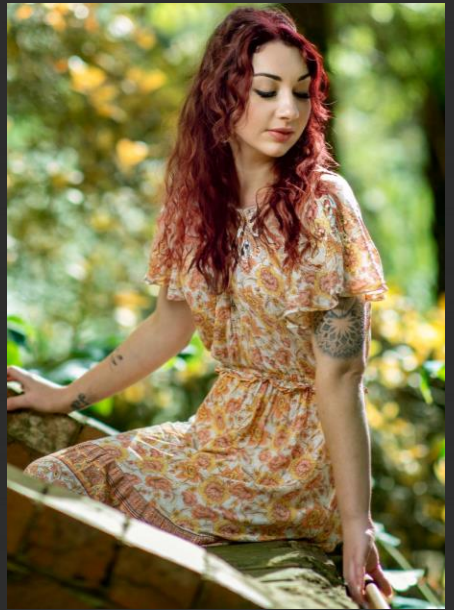

Brittney Hick

Brittney Hick

Age: 28

Height: 170

Chest: 88

Waist: 75

Hips: 96

Weight: 55kg

Clothing: 8 - 10

Shoe: 8

Eyes: Blue

Hair: Red/Purple

DKM
models

Phone: 0404 114 605 | www.dkmmodels.com.au